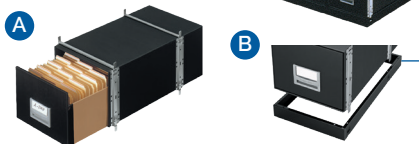

### A DRAWERS

- **Stacks 10 high – Store 80% more records in the same floor space**
- Steel framework interlocks vertically and horizontally to withstand the heaviest day-to-day usage
- Our strongest system is also the easiest to assemble. Drawers snap together with poly-lock technology and are reinforced with steel wire
- Factory installed, high-impact drawer handle with index card holder for fast file retrieval (index cards included)

### B METAL BASES

- Protect your files by raising them 2.5" above floor level
- Helps prevent damage from kicks, cleaning equipment, and moisture